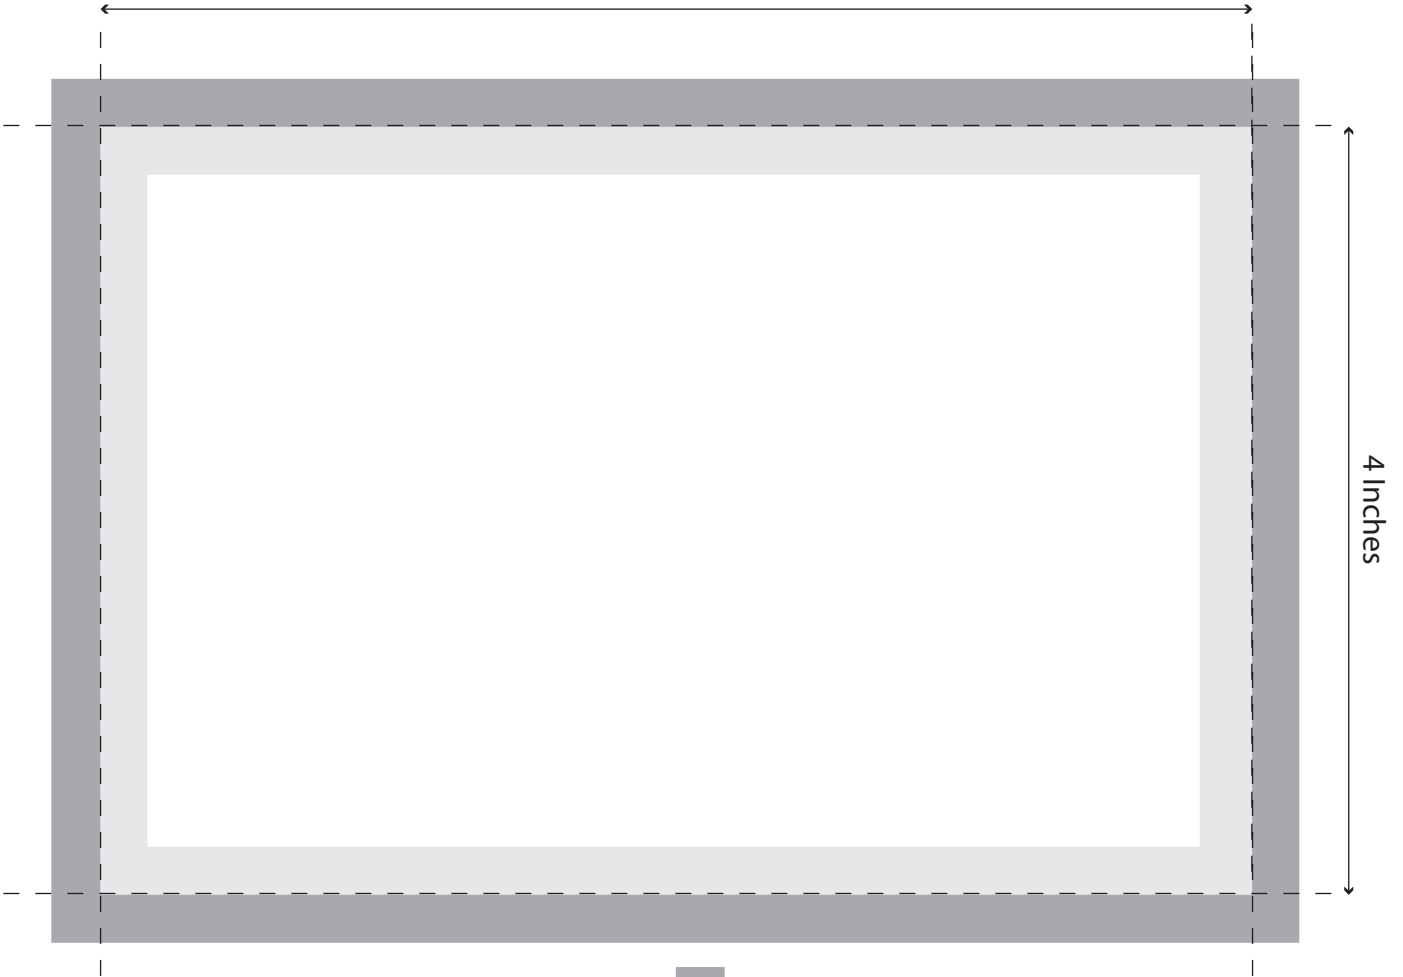

6 Inches

4 Inches

- Full Image Bleed Space: 1/4 inch
- Cutting Buffer Space: 3/8 inch

Back Side template (medium)